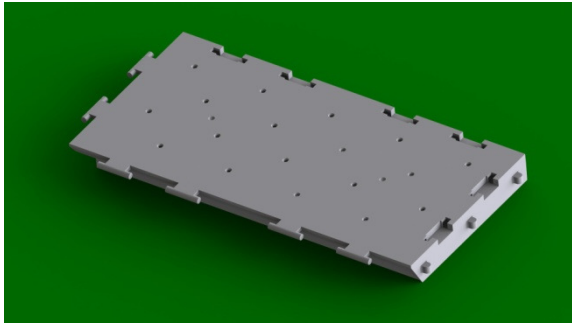

EEZIDECK™

Event Flooring

www.eezideck.com

We've Got You Covered!

Eezideck is an intelligent temporary flooring system, that can be used on a variety of surfaces with or without decorative covering. It is an integrated system including edging, expansion joints and cable runner systems. Incorporated into the design parameters is a grass protection system and is particularly suited to areas where grass protection is required. Eezideck has a solid floor feeling under foot and is suitable for the more discerning events.

Eezi Up Eezi Down | Grass & Surface Protection | Integrated System | Cable Expansion Joint System

EEZIDECK™
Event Flooring

We've Got you Covered!

Eezi Up Eezi Down | Grass & Surface Protection | Integrated System | Cable/Expansion Joint System

Benefits & Features...

MODULE SIZE

250MM X 500MM X 40MM

MODULE WEIGHT

750GRM

SQUARE METER WEIGHT

6000GRM

MANUFACTURED USING

FUNCTIONAL FEATURES

- Designed to give a solid and uniform feeling under foot.
- Can be connected lengthwise and widthwise.
- Little or NO ground / surface preparation required.
- A robust clip in system allows for easy assembly and disassembly.
- No tools are required.
- Modules connect together on all sides & in all directions, to create your desired surface cover.
- Eezideck is eezi to clean and eezi to maintain.
- Compact & lightweight allowing for eezi storage and transportation.