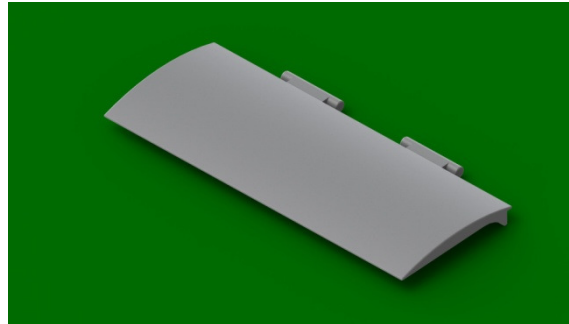

MODULE SIZE

250MM X 500MM X 40MM

MODULE WEIGHT

750GRM

SQUARE METER WEIGHT

6000GRM

MANUFACTURED USING

HIGH IMPACT POLYPROPYLENE
CO-POLYMER.

FIRE RATED

UL 94HB: Underwriters laboratory Yellow
Card Number.

GRASS / SURFACE PROTECTION

- Multiple surface holes provide, drainage, ventilation, air and small amounts of light to the grass/surface below.
- An integrated moisture canopy results in natural moisture retention.
- Multi-directional support system.
- No sharp, un-supported edges, that could damage grass and other delicate surfaces.

INTEGRATED SYSTEM

- Eezideck is an integrated system comprising: flooring modules, tapered edging & cable runners expansion joint.
- Cables can be placed and removed eezi.
- Edging modules create neat edges and are functional ramp areas.

FUNCTIONAL FEATURES

- Designed to give a solid and uniform feeling under foot.
- Can be connected lengthwise and widthwise.
- Little or NO ground / surface preparation required.
- A robust clip in system allows for easy assembly and disassembly.
- No tools are required.
- Modules connect together on all sides & in all directions, to create your desired surface cover.
- Eezideck is eezi to clean and eezi to maintain.
- Compact & lightweight allowing for eezi storage and transportation.

GROUND SURFACES

A universal flooring system used on: Grass, sand, soils, mud, ice, snow, synthetic surfaces and asphalt. Levelled with wood stringers as needed.

www.eezideck.com | info@eezideck.com

Eezi Up Eezi Down | Grass & Surface Protection | Integrated System | Cable Expansion Joint System