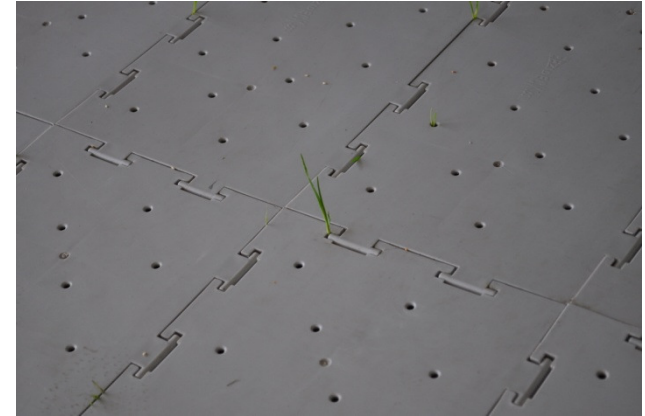

Contact Us...

EEZIDECK

TEL: +27 (0)21 709 0493

FAX: +27 (0)86 6727719

EMAIL: info@eezideck.com

www.eezideck.com

We've got you Covered!

Eezi Up Eezi Down | Grass & Surface Protection | Integrated System | Cable Expansion Joint System