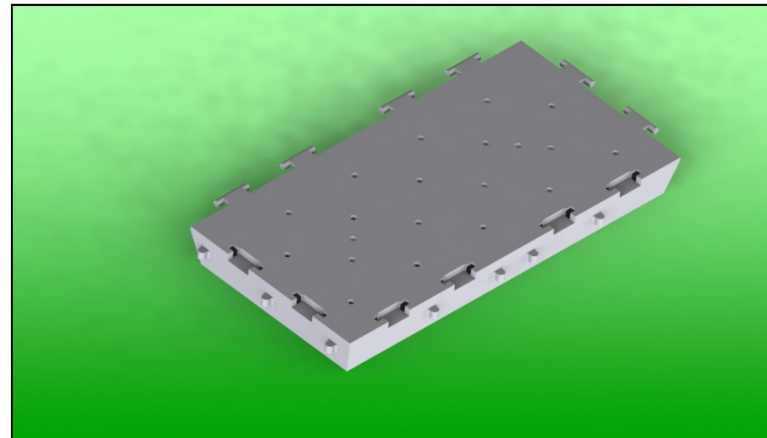

INTEGRATED SYSTEM

- Eezideck is an integrated system comprising: flooring modules, tapered edging & cable runners expansion joint.
- Cables can be placed and removed eezi.
- Edging modules create neat edges and are functional ramp areas.

FUNCTIONAL FEATURES

- Designed to give a solid and uniform feeling under foot.
- Can be connected lengthwise and widthwise.
- Little or NO ground / surface preparation required.
- A robust clip in system allows for easy assembly and disassembly.
- No tools are required.
- Modules connect together on all sides & in all directions, to create your desired surface cover.
- Eezideck is eezi to clean and eezi to maintain.
- Compact & lightweight allowing for eezi storage and transportation.

GROUND SURFACES

A universal flooring system used on: Grass, sand, soils, mud, ice, snow, synthetic surfaces and asphalt. Levelled with wood stringers as needed.

www.eezideck.com | info@eezideck.com

Eezi Up Eezi Down | Grass & Surface Protection | Integrated System | Cable Expansion Joint System

Contact Us...

EEZIDECK

TEL: +27 (0)21 709 0493

FAX: +27 (0)86 6727719

EMAIL: info@eezideck.com

www.eezideck.com

We've got you Covered!

Eezi Up Eezi Down | Grass & Surface Protection | Integrated System | Cable Expansion Joint System