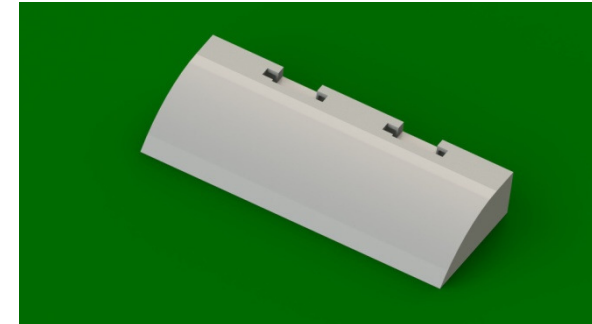

MODULE SIZE

250MM X 500MM X 40MM

MODULE WEIGHT

750GRM

SQUARE METER WEIGHT

6000GRM

MANUFACTURED USING

HIGH IMPACT POLYPROPYLENE
CO-POLYMER.

FIRE RATED

UL 94HB: Underwriters laboratory Yellow
Card Number.

GRASS / SURFACE PROTECTION

- Multiple surface holes provide, drainage, ventilation, air and small amounts of light to the grass/surface below.
- An integrated moisture canopy results in natural moisture retention.
- Multi-directional support system.
- No sharp, un-supported edges, that could damage grass and other delicate surfaces.

INTEGRATED SYSTEM

- Eezideck is an integrated system comprising: flooring modules, tapered edging & cable runners expansion joint.
- Cables can be placed and removed eezi.
- Edging modules create neat edges and are functional ramp areas.

FUNCTIONAL FEATURES

- Designed to give a solid and uniform feeling under foot.
- Can be connected lengthwise and widthwise.
- Little or NO ground / surface preparation required.
- A robust clip in system allows for easy assembly and disassembly.
- No tools are required.
- Modules connect together on all sides & in all directions, to create your desired surface cover.
- Eezideck is eezi to clean and eezi to maintain.
- Compact & lightweight allowing for eezi storage and transportation.

GROUND SURFACES

A universal flooring system used on: Grass, sand, soils, mud, ice, snow, synthetic surfaces and asphalt. Levelled with wood stringers as needed.

www.eezideck.com | info@eezideck.com

Eezi Up Eezi Down | Grass & Surface Protection | Integrated System | Cable Expansion Joint System